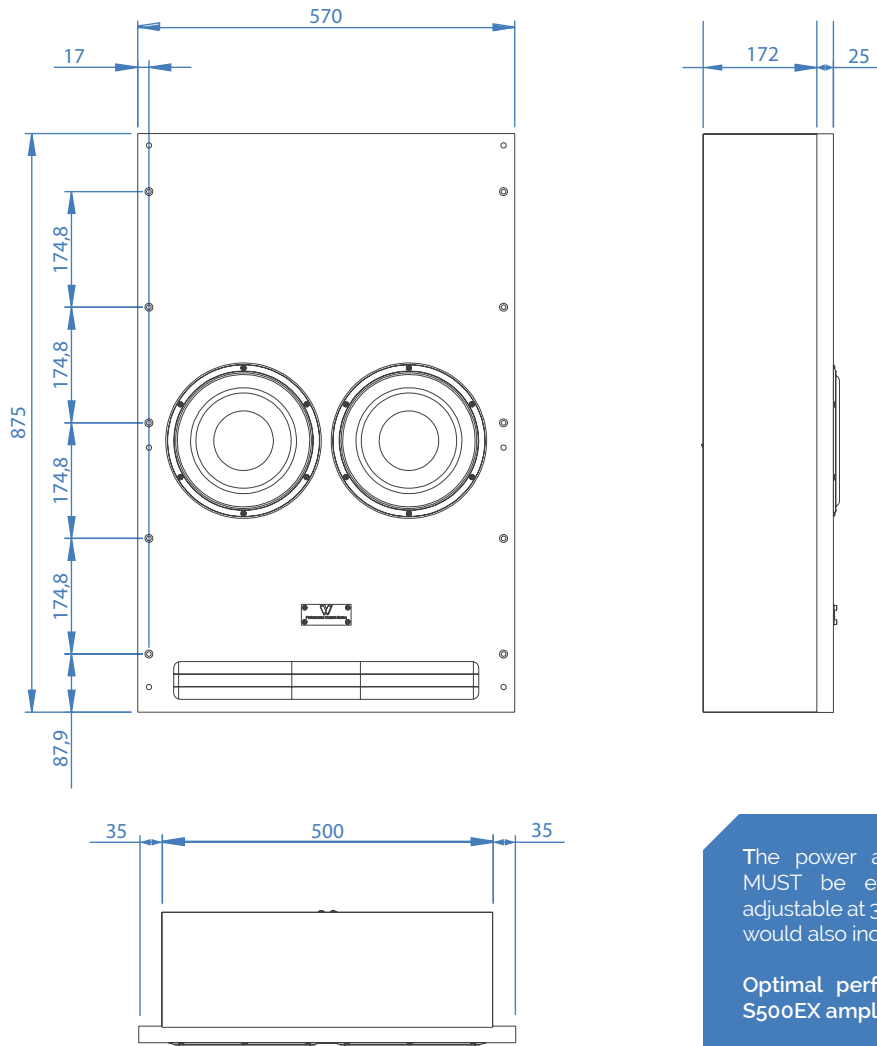

The power amplifiers connected to SUB600 MUST be equipped with a subsonic filter, adjustable at 30 Hz or even better have a DSP that would also include a limitation function.

Optimal performances teamed up with our S500EX amplifier.

TECHNICAL DETAILS

TYPE	2 drivers, bass reflex
RECOMMENDED AMPLIFIER (WITHOUT CLIPPING)*	400 to 600 W
PEAK POWER	800 W
IMPEDANCE (AVERAGE/MINI)	8 / 4 Ohms
EFFICIENCY (2.83V/1M)	90 dB
FREQUENCY RESPONSE (+/- 3 dB)	29 Hz - 150 Hz
BASS DRIVER	2 x 230 mm / 9" Atohm LD230EX
DIMENSIONS (width x depth x height in mm) (approx. inches)	570 x 197 x 875 / 22.44" x 7.76" x 34.45"
WEIGHT Kg (approx. lbs.)	34 kg / 75 lbs

* Power without clipping: the use of an amplifier beyond its limits provokes clipping of the signal which might lead to destruction of the speaker (burnt voice coils). These damages are not covered by warranty.

WATERFALL AUDIO

ZA les praderies - 83 570 Carcès - France
Phone: **+33 (0)4 98 05 11 30**
export@waterfallaudio.com

Made in France. 5 years warranty on speakers, 2 years warranty on amplifiers (parts & service).
We operate a policy of continuous improvement and reserve the right to amend designs and specifications without prior notice.

All drivers are developed and manufactured by Atohm (France).