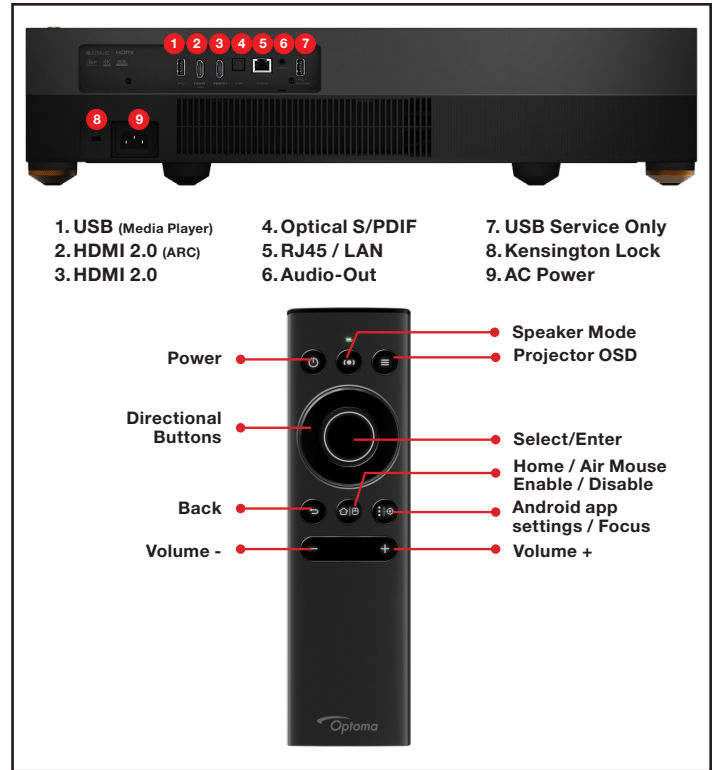

COMPATIBILITY SPECIFICATIONS

Computer Compatibility	4K UHD 2160p, 4K DC, WUXGA, HDTV 1080p, UXGA, SXGA, WXGA+, WXGA (1280 x 800), WXGA, HDTV (720p), XGA, SVGA, VGA, PC and Mac compatible
Video Compatibility	4K UHD 2160p (24/50/60Hz), 1080p (24/50/60Hz), 1080i (50/60Hz), 720p (50/60Hz), 480i/p, 576i/p
HDR Source Compatibility	Ultra HD Blu-Ray player, 4K UHD streaming media device (Roku 4K Ultra), Xbox One S / One X (Ultra HD Blu-ray, 4K media streaming & HDR gaming) and PS4 Pro (4K UHD media streaming and 4K UHD HDR gaming only)
3D Compatibility[†]	Supports all HDMI 1.4a mandatory 3D formats (Frame pack, side-by-side, top-bottom) and up converts frame rate from 60Hz to 120Hz or 24Hz to 144Hz (i.e. 60 or 72 frames per eye). 1080p 120 Hz PC 3D not supported. 3D glasses are needed and are sold separately. Refer to user manual for details.
Scan Rate	Vertical: 50~ 85 Hz (120Hz for 1080p 3D feature projector)
I/O Connection Ports	1x HDMI 2.0 (HDCP 2.2), 1x HDMI 2.0 (HDCP 2.2, HDMI-ARC), 1x HDMI 2.0 (HDCP 2.2, side), 1x USB 2.0 (4K media player), USB 2.0 power (side), USB (service), optical S/PDIF out, audio out (3.5mm, subwoofer compatible), RJ45
Loop Through (Audio)	Optical S/PDIF & HDMI-ARC (PCM, Dolby Digital and Dolby Digital Plus bitstream / pass through) (Dolby ATMOS passthrough via HDMI-ARC)

NETWORK CONNECTIVITY

Wi-Fi	802.11ac (dual-band, 2x2)
Wi-Fi Security	WEP, TKIP, AES, WPA, WPA2
Bluetooth	Bluetooth 4.0
Firmware	OTA updates via Wi-Fi or Ethernet

PHYSICAL SPECIFICATIONS

Security	Kensington® lock port, password (OSD)
Weight	24.25 lbs.
Dimensions (W x H x D)	22.1" x 5.1" x 15"

Warranty

3-year Optoma Express service

What's in the Box

CinemaX P1, distance cards, quick start guide, Bluetooth smart home remote with Airmouse (rechargeable), HDMI cable, power cable, warranty card

Optional Accessories

Bluetooth smart home remote with airmouse (replacement), CinemaX P1 distance cards

Accessory Part Numbers

Bluetooth smart home remote with airmouse: BR-3074R
CinemaX P1 distance cards: BD-25120

UPC 796435 81 338 3

Optoma.com

[†]Light source life is dependent upon many factors, including brightness mode, display mode, usage, environmental conditions and more. Light source brightness can decrease over time.

[†]3D content can be viewed with DLP Link active shutter 3D glasses when projector is used with a compatible 3D player. Please visit us at Optoma.com for more information.

Copyright © 2019 Optoma Technology, Inc. DLP® and the DLP logo are registered trademarks of Texas Instruments™. Amazon, Alexa and all related logos are trademarks of Amazon.com, Inc. or its affiliates. Assistant is a trademark of Google, LLC. Dolby, Dolby Audio, and the double-D symbol are trademarks of Dolby Laboratories. All other trademarks are the property of their respective owners. All specifications subject to change at any time. 09262019