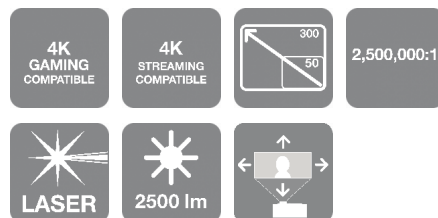

EH-LS11000W

DATASHEET / BROCHURE

Enjoy the big screen experience at home with this 4K, Laser, HDR10 capable projector and Epson's 3LCD technology

Film fanatics will revel in this powerful projector's impressive display. A combination of high-end technologies come together to deliver exceptional image quality with a high 2,500,000:1 dynamic contrast ratio, 4K resolution (8.3mil pixels), 3LCD, laser light-source with HDR10 support. With powered lens shift and zoom lens it's easy to achieve an accurate display.

Enjoy the ultimate picture quality

Heighten your home cinematic experience with this 4K resolution projector. Epson's 3LCD technology allows you to avoid the 'rainbow effect' and enjoy vivid colours thanks to an equally high White and Colour Light Output of 2,500 lumens. HDR10 support reveals extra detail and depth, giving you natural yet richer colours. What's more, see incredibly defined detail in the shadows with the high contrast ratio of 2,500,000:1 delivering deep blacks. With 4K Frame interpolation, 4K Super Resolution and scene adaptive gamma correction/auto contrast enhancement, the ultimate home-cinema experience is at your finger tips.

GENERAL

Power consumption	302 Watt, 198 Watt (economy), 0.4 Watt (standby)
Heat Dissipation	1,026.8 BTU/hour (max)
Product dimensions	520 x 447 x 193 mm (Width x Depth x Height)
Product weight	12.7 kg
Noise Level	Normal: 30 dB (A) - Economy: 22 dB (A)
Room Type / Application	4K Gaming, 4K Streaming, Home Cinema, Sports
Positioning	Ceiling Mounted, Desktop
Colour	White