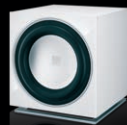

MORE THAN A FEELING

DALI Low Loss Technology

DALI SUB E-12 F