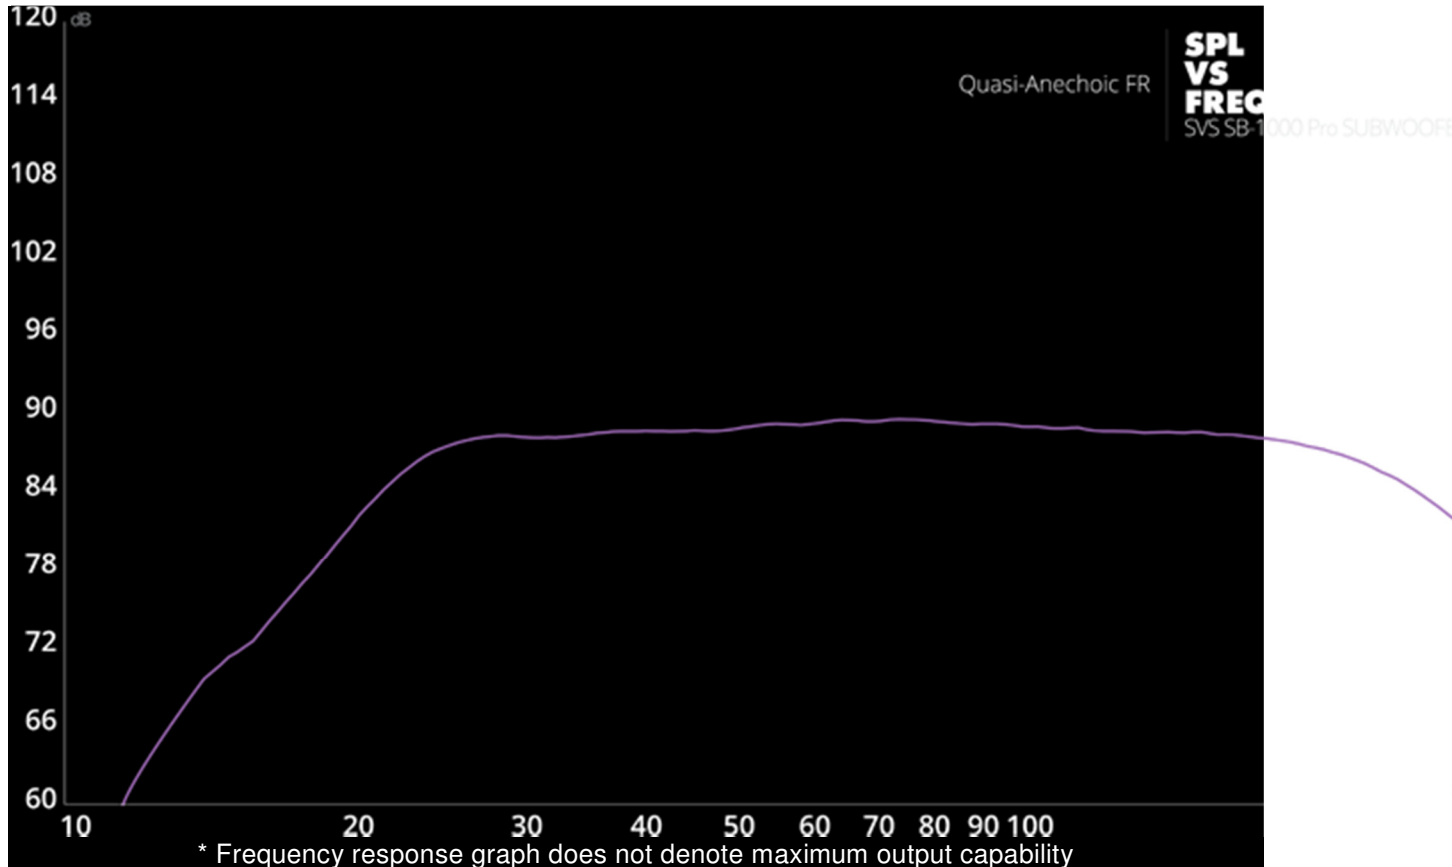

SVS SB-1000 pro Subwoofer - Cinedream

Frequency Response / Acoustic Data:

- 20-270 Hz +/- 3 dB
- Expect 2-3 Hz deeper extension in small to mid-size rooms.
- 2-meter ground plane away from reflective structures (quasi-anechoic).
- Roll-off slope specifically optimized to take maximum advantage of available room gain.

Subwoofer Specs:

- Protective non-resonant extra-thick ABS fabric mesh grille
- Iso-elastomer feet included
- Extra heavy-duty, high current power cord 6'
- Quick Start Guide
- Unbalanced stereo input/output

- Speaker Level Stereo Input
- Auto/On and Trigger options through app, 3-12V AC/DC trigger
- RoHS compliant, lead-free construction, world-wide safety certifications
- Green 0.5-watt low standby power consumption
- Dimensions (w/ grille): 13.5" (342mm) H X 13" (330mm) W X 14.76" (375mm) D
- Dimensions (without grille): 13.5" (342mm) H X 13" (330mm) W X 13.9" (352mm) D
- Shipped Dimensions: 17.4" (455mm) H X 17.4" (442mm) W X 18.4" (471mm) D
- Weight (unboxed): 26lbs (11.9kg) with Grille
- Shipped Weight: 31.1lbs (15kg)

- Oversized motor system for driving full excursion and industry best SPL, with pinpoint transient speed
- Precision machining for motor and narrow tolerance suspension parts ensure flawless linearity at full range of excursion