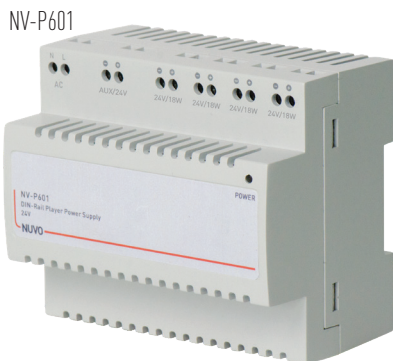

# Nuvo® P600 Player & P601 Power Supply

The P600 is the world's first streaming music player designed specifically for the International DIN rail mounting standard. It gives any room instant access to endless music options from networked collections or a variety of internet radio and streaming services. The P600, which is compatible with all other products in the Nuvo Player Portfolio, supplies 2x20 watts of Class D digital amplification for a single zone of powerful audio.

## Features of the P600 DIN Rail Player:

- Built-in access to networked audio content, music stored on iOS or Android devices, or a variety of streaming services – Spotify, Pandora, iHeartRadio, TuneIn, Napster, Deezer, and SiriusXM
- Convenient control is always at hand with intuitive Nuvo Player app for iOS and Android mobile devices
- Optional in-wall Keypads and Touch Screen provide a fixed-location control point
- Designed for the International DIN rail mounting standard, the P600 allows flexible and efficient installations
- Efficient Class D amplifiers provide 40 watts of power at 8 ohms to a single zone
- Seamless integration into advanced automation systems from KNX, Vantage, Control4, Elan, RTI, and more
- Remote network and device management when used with Domotz Pro
- Powered by the P601 Power Supply which can be used to power up to four P600 Players